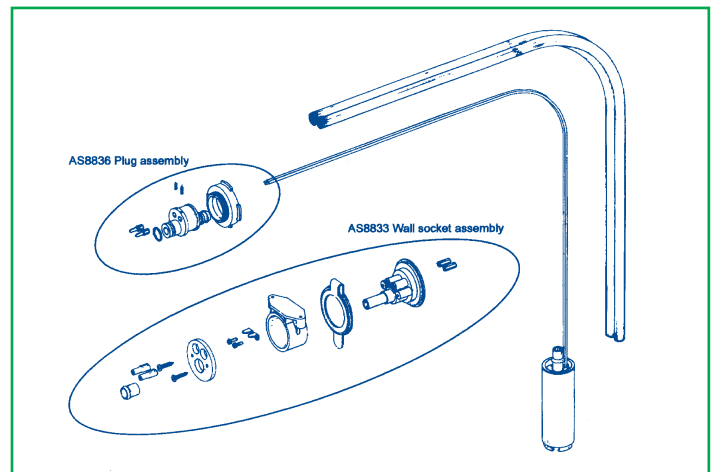

UNIVERSAL PUMP

Description	Manufacturers No.	Burden No
Elbow & Straight Connector Kit		
1/2" BSP to 1/2" Hose	AS0314	560540

SUPERFIL 80

Description	Manufacturers No.	Burden No
Plug & Gasket Assy	AS8090	351826
Socket & Gasket Assy	AS8092	351881

IN-LINE PRESSURE SWITCH

Description	Manufacturers No.	Burden No
Service Kit	AK7208	351828
Grooved Press Switch Service Kit	AK7209	

DUAL CONNECTOR

Description	Manufacturers No.	Burden No
Wall Socket Assy	AS8833	351824
Plug Assy	AS8836	351825
Cap & Gasket Kit	AS8839	351882