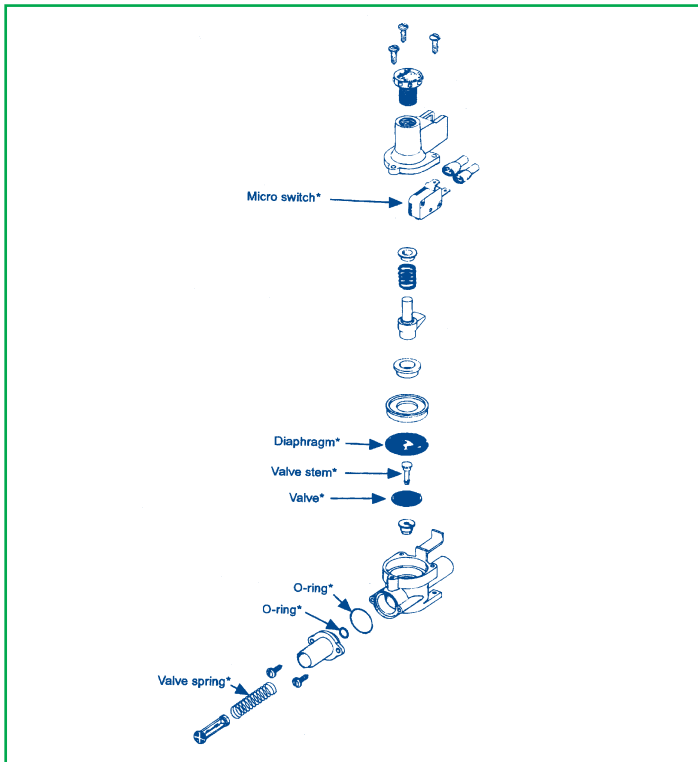

UNIVERSAL PUMP

Description	Manufacturers No.	Burden No
Elbow & Straight Connector Kit		
1/2" BSP to 1/2" Hose	AS0314	560540

SUPERFIL 80

Description	Manufacturers No.	Burden No
Plug & Gasket Assy	AS8090	351826
Socket & Gasket Assy	AS8092	351881

IN-LINE PRESSURE SWITCH

Description	Manufacturers No.	Burden No
Service Kit	AK7208	351828
Grooved Press Switch Service Kit	AK7209	

DUAL CONNECTOR

Description	Manufacturers No.	Burden No
Wall Socket Assy	AS8833	351824
Plug Assy	AS8836	351825
Cap & Gasket Kit	AS8839	351882