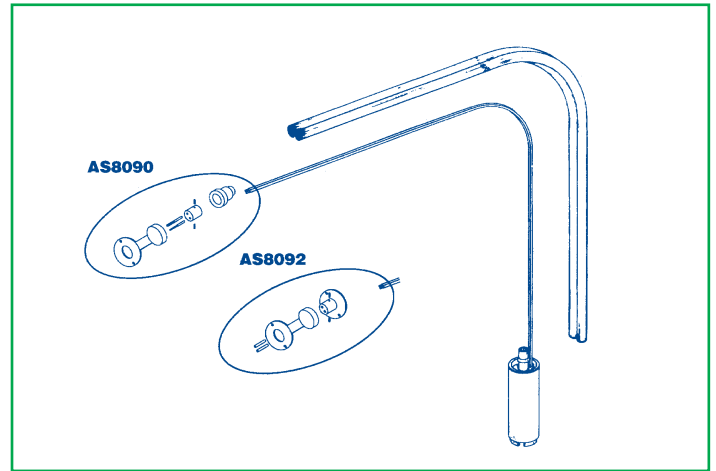

UNIVERSAL PUMP

Description	Manufacturers No.	Burden No
Elbow & Straight Connector Kit		
1/2" BSP to 1/2" Hose	AS0314	560540

SUPERFIL 80

Description	Manufacturers No.	Burden No
Plug & Gasket Assy	AS8090	351826
Socket & Gasket Assy	AS8092	351881

IN-LINE PRESSURE SWITCH

Description	Manufacturers No.	Burden No
Service Kit	AK7208	351828
Grooved Press Switch Service Kit	AK7209	

DUAL CONNECTOR

Description	Manufacturers No.	Burden No
Wall Socket Assy	AS8833	351824
Plug Assy	AS8836	351825
Cap & Gasket Kit	AS8839	351882