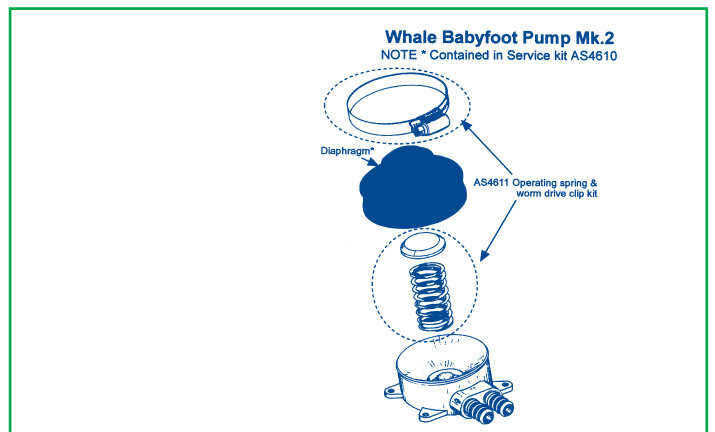

BABY MK 2

Description	Manufacturers No.	Burden No
Service Kit	AK4610	351822
Spring & Worm Drive Clip Kit	AS4611	

Note: AK4610 will not fit Babypump Mk 1 (Except Diaphragm) as Valves are different