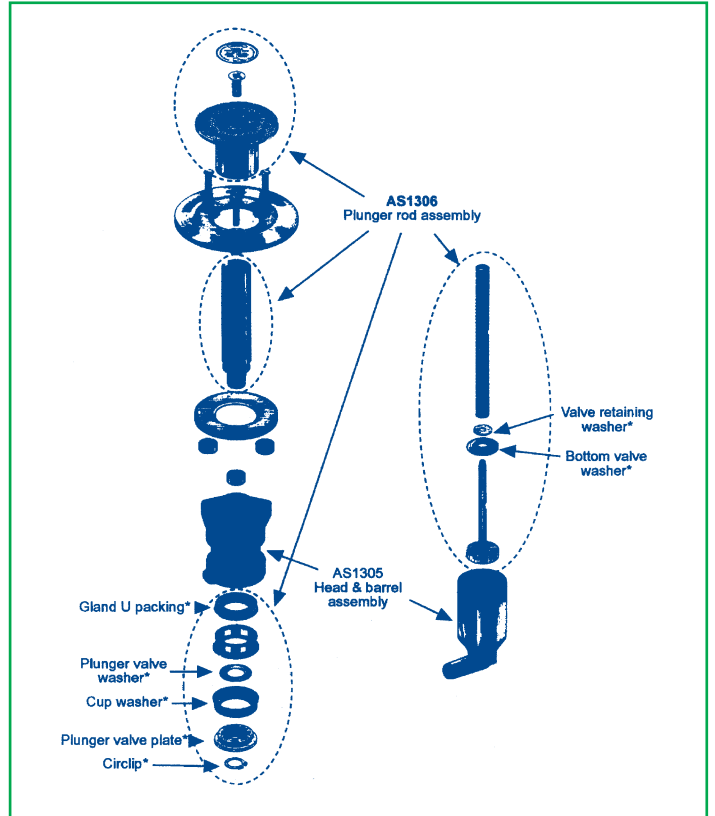

## WATERMASTER

Description	Manufacturers No.	Burden No
Assy Plug, Hose & 881 Pump	EP8811	
Assy Plug, Hose & 921 Pump	EP9211	
Socket Only with Pressure Switch	ES0881	<b>358662</b>
Socket Only without Pressure Switch		
Pressure Switch	ES1000	<b>358664</b>
Microswitch Service Kit	AS5005	<b>358653</b>
Socket O-Rings Pk 100	AK3031	<b>560525</b>
Contains: 100 x O Rings Workshop Pack		
Socket Non-Return Valve Pk 50	AK3032	<b>560550</b>
Contains: 50 x Non-Return Valves Workshop Pack		

## GP 51

Description	Manufacturers No.	Burden No
Service Kit	AK4610	<b>351822</b>
Spring & Worm Drive Clip Kit	AS4611	

## TIPTOE MK 4

Description	Manufacturers No.	Burden No
Service Kit	AK1304	<b>351821</b>
Head & Barrel Assy	AS1305	
Plunger Rod Assy	AS1306	

## BABY MK 2

Description	Manufacturers No.	Burden No
Service Kit	AK4610	<b>351822</b>
Spring & Worm Drive Clip Kit	AS4611	

Note: AK4610 will not fit Babypump Mk 1 (Except Diaphragm ) as Valves are different