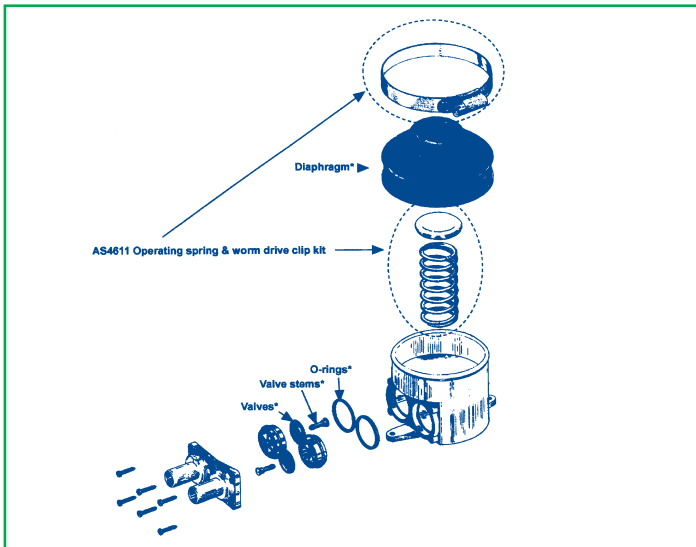

## WATERMASTER

Description	Manufacturers No.	Burden No
Assy Plug, Hose & 881 Pump	EP8811	
Assy Plug, Hose & 921 Pump	EP9211	
Socket Only with Pressure Switch	ES0881	<b>358662</b>
Socket Only without Pressure Switch		
Pressure Switch	ES1000	<b>358664</b>
Microswitch Service Kit	AS5005	<b>358653</b>
Socket O-Rings Pk 100	AK3031	<b>560525</b>
Contains: 100 x O Rings Workshop Pack		
Socket Non-Return Valve Pk 50	AK3032	<b>560550</b>
Contains: 50 x Non-Return Valves Workshop Pack		

## GP 51

Description	Manufacturers No.	Burden No
Service Kit	AK4610	<b>351822</b>
Spring & Worm Drive Clip Kit	AS4611	

## BABY MK 2

Description	Manufacturers No.	Burden No
Service Kit	AK4610	<b>351822</b>
Spring & Worm Drive Clip Kit	AS4611	

Note: AK4610 will not fit Babypump Mk 1 (Except Diaphragm ) as Valves are different