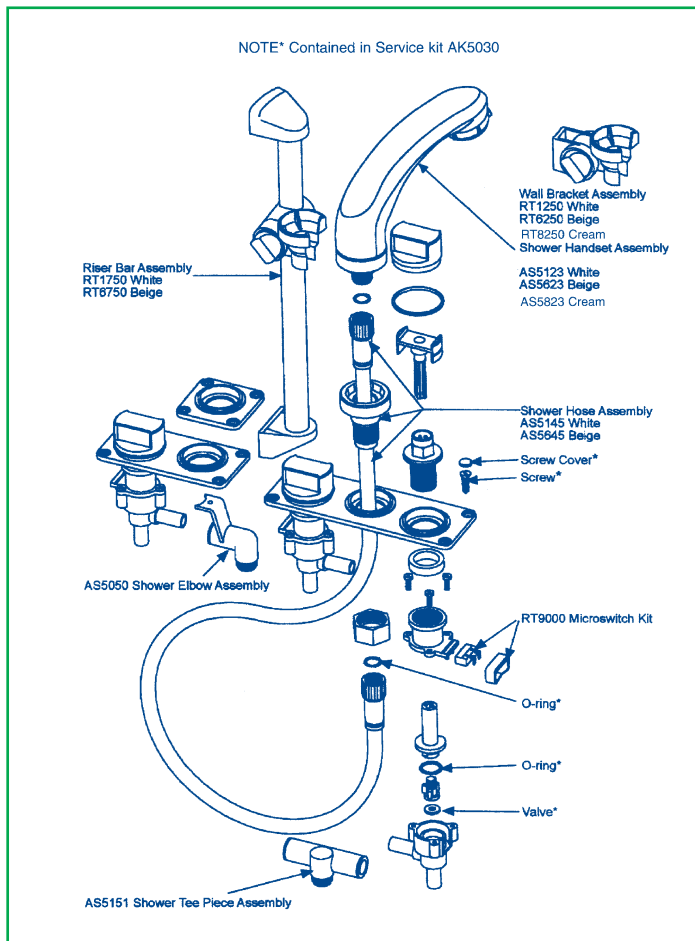

Elegance Single/Mixer Taps & Mk 2

Description	Manufacturers No.	Burden No
Service Kit	AK5030	351819
Microswitch Kit Pk 2	RT9000	358827
Long Spout Assy White	AS5125	350291
Long Spout Assy Green	AS5126	560536
Long Spout Assy Beige	AS5625	351662
Long Spout Assy Coffee	AS5325	
Short Spout Assy White	AS5124	351814
Short Spout Assy Beige	AS5624	351815
Tee Piece Assy (Mixer Tap)	AS5252	560526
Elbow Assy (Single Tap)	AS5089	
Microswitch Kit Pk 20	AK3033	560527
Contains: 20 x Microswitch Workshop Pack		
Knob & Drive Assy White Pk 10	AK3034	560528
Contains: 10 x Drive Spindles & Knobs Mk 2 Workshop Pk		
Knob & Drive Assy Beige Pk 10	AK3035	560529
Contains: 10 x Drive Spindles & Knobs Mk 2 Workshop Pk		
Mixer Tap Socket Nut Assy Pk10	AK3039	560530
Contains: 10 x Securing Nut & Sockets Workshop Pack		
Knob Upgrade Kit White Mk 2	AS5122	560500
Knob Upgrade Kit Beige Mk 2	AS5626	560501
Knob Upgrade Kit Green Mk 2	AS5127	560502

1/2 INCH NPT THREADED CONNECTIONS

Description	Manufacturers No.	Burden No
Service Kit	AK5030	351819
Also for Showers & Swim 'n' Rinse		
Microswitch Kit Pk 2	RT9000	358827
Short Spout Assy White	AS5124	351814
Long Spout Assy White	AS5125	350291
Short Spout Assy Beige	AS5624	351815
Long Spout Assy Green	AS5126	560536
Tee Piece Assy	AS5252	

Please quote the green **BURDEN PART NUMBER** when placing an order...

ORDERS 02476 466461 • FAX 02476 427322 • TECHNICAL 02476 427331 • WWW.BURDENGROUP.CO.UK