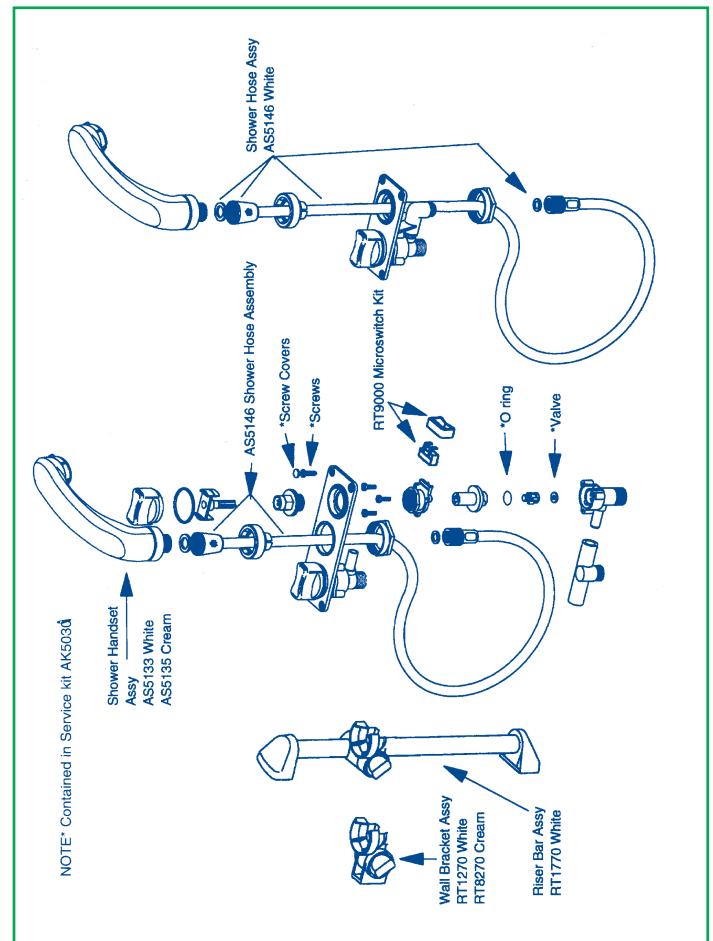

Elegance Single/Mixer Taps & Mk 2

Description	Manufacturers No.	Burden No
Service Kit	AK5030	351819
Microswitch Kit Pk 2	RT9000	358827
Long Spout Assy White	AS5125	350291
Long Spout Assy Green	AS5126	560536
Long Spout Assy Beige	AS5625	351662
Long Spout Assy Coffee	AS5325	
Short Spout Assy White	AS5124	351814
Short Spout Assy Beige	AS5624	351815
Tee Piece Assy (Mixer Tap)	AS5252	560526
Elbow Assy (Single Tap)	AS5089	
Microswitch Kit Pk 20	AK3033	560527
Contains: 20 x Microswitch Workshop Pack		
Knob & Drive Assy White Pk 10	AK3034	560528
Contains: 10 x Drive Spindles & Knobs Mk 2 Workshop Pk		
Knob & Drive Assy Beige Pk 10	AK3035	560529
Contains: 10 x Drive Spindles & Knobs Mk 2 Workshop Pk		
Mixer Tap Socket Nut Assy Pk10	AK3039	560530
Contains: 10 x Securing Nut & Sockets Workshop Pack		
Knob Upgrade Kit White Mk 2	AS5122	560500
Knob Upgrade Kit Beige Mk 2	AS5626	560501
Knob Upgrade Kit Green Mk 2	AS5127	560502

1/2 INCH NPT THREADED CONNECTIONS

Description	Manufacturers No.	Burden No
Service Kit	AK5030	351819
Also for Showers & Swim 'n' Rinse		
Microswitch Kit Pk 2	RT9000	358827
Short Spout Assy White	AS5124	351814
Long Spout Assy White	AS5125	350291
Short Spout Assy Beige	AS5624	351815
Long Spout Assy Green	AS5126	560536
Tee Piece Assy	AS5252	

Please quote the green **BURDEN PART NUMBER** when placing an order...

ORDERS 02476 466461 • FAX 02476 427322 • TECHNICAL 02476 427331 • WWW.BURDENGROUP.CO.UK